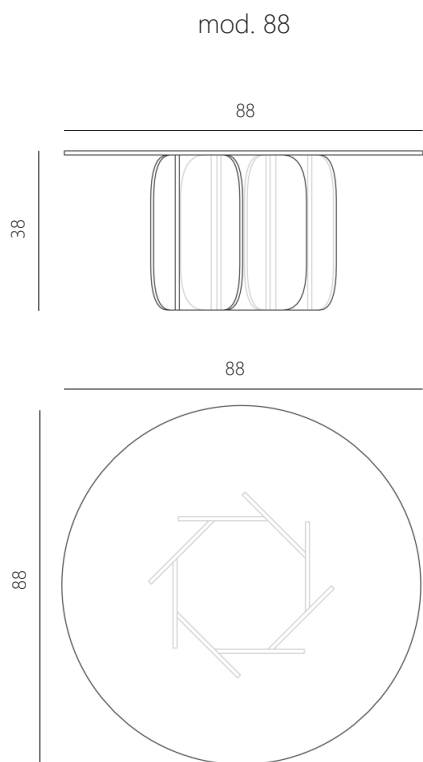

mod. 88 **DABL88**

Top Vetro extrachiaro, base Vetro Verde
Extralight glass top, Green Glass base

mod. 68 **DAVR68**

mod. 88 **DAVR88**

Top Vetro extrachiaro, base Vetro verde sabbciato
Extralight glass top, Green sandblasted Glass base

mod. 68 **DAVR68S**

mod. 88 **DAVR88S**

Top Vetro extrachiaro, base Vetro Bronzo
Extralight glass top, Bronze base

mod. 68 **OT017GO**

mod. 88 **OT019GO**

Spessore vetro temperato (mm): 10mm
Tempered glass thickness (mm)

Dimensioni (cm): mod. 68 68 x 68 x h48 mod. 88 88 x 88 x h38
Dimensions (cm)

Peso (kg): mod. 68 30 mod. 88 35
Weight (kg)