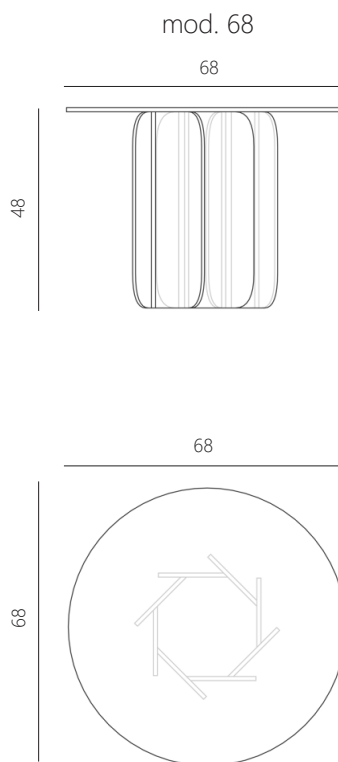

mod. 88 **DABL88**

Top Vetro extrachiaro, base Vetro Verde
Extralight glass top, Green Glass base

mod. 68 **DAVR68**

mod. 88 **DAVR88**

Top Vetro extrachiaro, base Vetro verde sabbciato
Extralight glass top, Green sandblasted Glass base

mod. 68 **DAVR68S**

mod. 88 **DAVR88S**

Top Vetro extrachiaro, base Vetro Bronzo
Extralight glass top, Bronze base

mod. 68 **OT017GO**

mod. 88 **OT019GO**

Spessore vetro temperato (mm): 10mm
Tempered glass thickness (mm)

Dimensioni (cm): mod. 68 68 x 68 x h48 mod. 88 88 x 88 x h38
Dimensions (cm)

Peso (kg): mod. 68 30 mod. 88 35
Weight (kg)